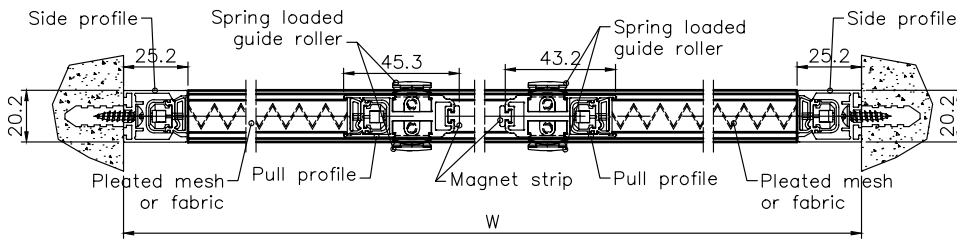

FLYSCREEN MESH SPECIFICATION

Product Name	Polyester (PVC Coated) Mesh
Specification	16*16
Folding height	16mm
Colors	Grey/Black
Width	1m—3m
Length	30m
Mesh weight	80g,
Diameter	0.28mm(0.011")
Materials	polyester yarn, fiberglass yarn
Break Strength	warp>280N,weft>240N

OPENING CONFIGURATION OPTIONS

SPLIT OPTIONS

Max. Width: 6,000 mm | Max. Height: 3,000 mm
Note: Maximum Height and Width will be determined by the Height-Width Ratio

Recess Installation Details

Front Installation Details

TOP DOWN OPTION

Max. Width: 1,800 mm | Max. Height: 2,400 mm

Note: Maximum Height and Width will be determined by the Height-Width Ratio

Recess Installation Details

Front Installation Details

BOTTOM UP OPTION