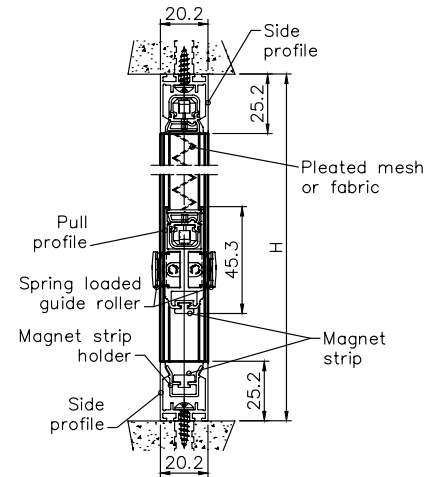

TOP DOWN OPTION

Max. Width: 1,800 mm | Max. Height: 2,400 mm

Note: Maximum Height and Width will be determined by the Height-Width Ratio

Recess Installation Details

Front Installation Details

BOTTOM UP OPTION

Max. Width: 1,800 mm | Max. Height: 2,400 mm

Note: Maximum Height and Width will be determined by the Height-Width Ratio

Recess Installation Details

Front Installation Details

TWO PANEL - FLOATING OPTION

Max. Width: 2,500 mm | Max. Height: 3,000 mm

Note: Maximum Height and Width will be determined by the Height-Width Ratio

Recess Installation Details

Front Installation Details

ONE PANEL - RIGHT TO LEFT OPTION

Max. Width: 2,500 mm | Max. Height: 3,000 mm