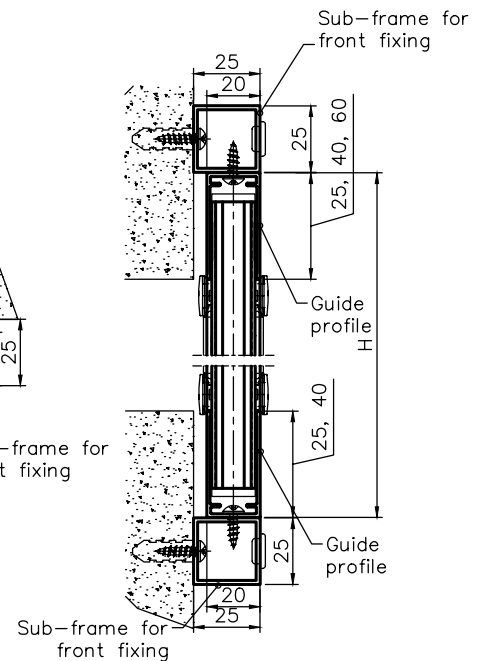

TOP DOWN OPTION

Max. Width: 1,800 mm | Max. Height: 2,400 mm

Note: Maximum Height and Width will be determined by the Height-Width Ratio

Recess Installation Details

Front Installation Details

BOTTOM UP OPTION

Max. Width: 1,800 mm | Max. Height: 2,400 mm

Note: Maximum Height and Width will be determined by the Height-Width Ratio

Recess Installation Details

Front Installation Details

TWO PANEL - FLOATING OPTION

Max. Width: 2,500 mm | Max. Height: 3,000 mm

Note: Maximum Height and Width will be determined by the Height-Width Ratio

Recess Installation Details

Front Installation Details

ONE PANEL - RIGHT TO LEFT OPTION

Max. Width: 2,500 mm | Max. Height: 3,000 mm

Note: Maximum Height and Width will be determined by the Height-Width Ratio

Recess Installation Details

Front Installation Details

ONE PANEL - LEFT TO RIGHT OPTION

Max. Width: 2,500 mm | Max. Height: 3,000 mm
Note: Maximum Height and Width will be determined by the Height-Width Ratio