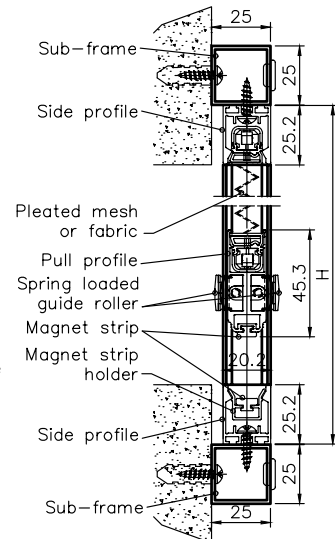

TOP DOWN OPTION

Max. Width: 1,800 mm | Max. Height: 2,400 mm

Note: Maximum Height and Width will be determined by the Height-Width Ratio

Recess Installation Details

Front Installation Details

BOTTOM UP OPTION

Max. Width: 1,800 mm | Max. Height: 2,400 mm

Note: Maximum Height and Width will be determined by the Height-Width Ratio

Recess Installation Details

Front Installation Details

TWO PANEL - FLOATING OPTION

Max. Width: 2,500 mm | Max. Height: 3,000 mm

Note: Maximum Height and Width will be determined by the Height-Width Ratio

Recess Installation Details

Front Installation Details

ONE PANEL - RIGHT TO LEFT OPTION

Max. Width: 2,500 mm | Max. Height: 3,000 mm

Note: Maximum Height and Width will be determined by the Height-Width Ratio

Recess Installation Details

Front Installation Details

ONE PANEL - LEFT TO RIGHT OPTION

Max. Width: 2,500 mm | Max. Height: 3,000 mm
Note: Maximum Height and Width will be determined by the Height-Width Ratio