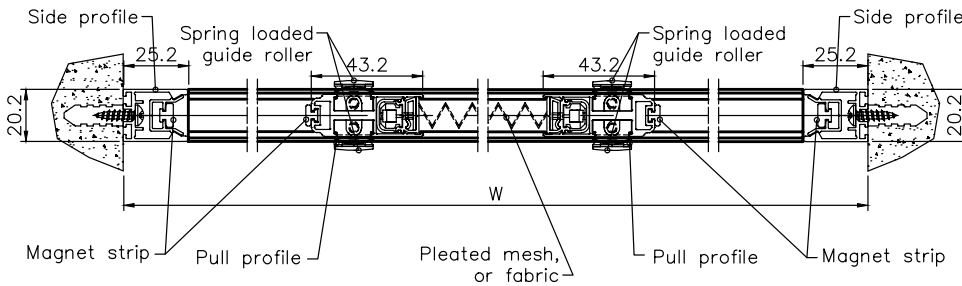

Recess Installation Details