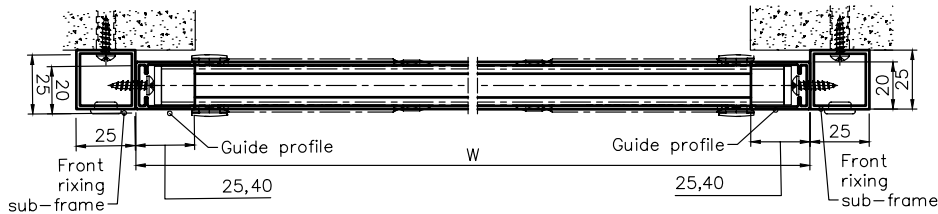

TOP DOWN OPTION

Max. Width: 1,800 mm | Max. Height: 2,400 mm

Note: Maximum Height and Width will be determined by the Height-Width Ratio

Recess Installation Details

Front Installation Details

BOTTOM UP OPTION

Max. Width: 1,800 mm | Max. Height: 2,400 mm

Note: Maximum Height and Width will be determined by the Height-Width Ratio

Recess Installation Details

Front Installation Details

TWO PANEL - FLOATING OPTION

Max. Width: 2,500 mm | Max. Height: 3,000 mm

Note: Maximum Height and Width will be determined by the Height-Width Ratio

Recess Installation Details

Front Installation Details

ONE PANEL - RIGHT TO LEFT OPTION

Max. Width: 2,500 mm | Max. Height: 3,000 mm

Note: Maximum Height and Width will be determined by the Height-Width Ratio

Recess Installation Details

Front Installation Details

ONE PANEL - LEFT TO RIGHT OPTION

Max. Width: 2,500 mm | Max. Height: 3,000 mm
Note: Maximum Height and Width will be determined by the Height-Width Ratio