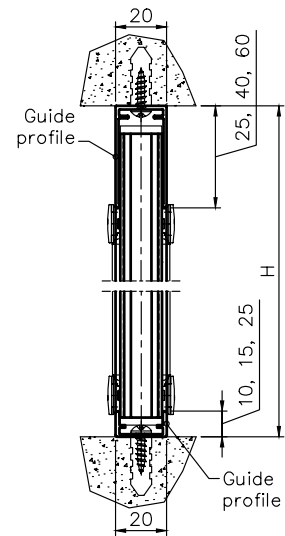

FLYSCREEN MESH SPECIFICATION

Product Name	Polyester (PVC Coated) Mesh
Specification	16*16
Folding height	16mm
Colors	Grey/Black
Width	1m—3m
Length	30m
Mesh weight	80g,
Diameter	0.28mm(0.011")
Materials	polyester yarn, fiberglass yarn
Break Strength	warp>280N,weft>240N

OPENING CONFIGURATION OPTIONS

SPLIT OPTIONS

Max. Width: 6,000 mm | Max. Height: 3,000 mm
Note: Maximum Height and Width will be determined by the Height-Width Ratio

Recess Installation Details

Front Installation Details

TOP DOWN OPTION

Max. Width: 1,800 mm | Max. Height: 2,400 mm

Note: Maximum Height and Width will be determined by the Height-Width Ratio

Recess Installation Details

Front Installation Details

BOTTOM UP OPTION

Max. Width: 1,800 mm | Max. Height: 2,400 mm

Note: Maximum Height and Width will be determined by the Height-Width Ratio

Recess Installation Details

Front Installation Details

TWO PANEL - FLOATING OPTION

Max. Width: 2,500 mm | Max. Height: 3,000 mm