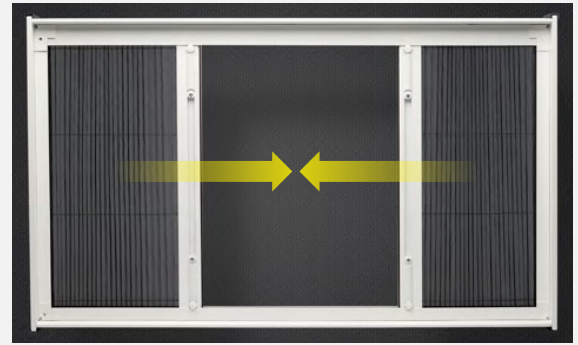

FLYSCREEN MESH SPECIFICATION

Product Name	Polyester (PVC Coated) Mesh
Specification	16*16
Folding height	16mm
Colors	Grey/Black
Width	1m—3m
Length	30m
Mesh weight	80g,
Diameter	0.28mm(0.011")
Materials	polyester yarn, fiberglass yarn
Break Strength	warp>280N,weft>240N

OPENING CONFIGURATION OPTIONS

SPLIT OPTIONS

Max. Width: 6,000 mm | Max. Height: 3,000 mm
Note: Maximum Height and Width will be determined by the Height-Width Ratio

Recess Installation Details

Front Installation Details