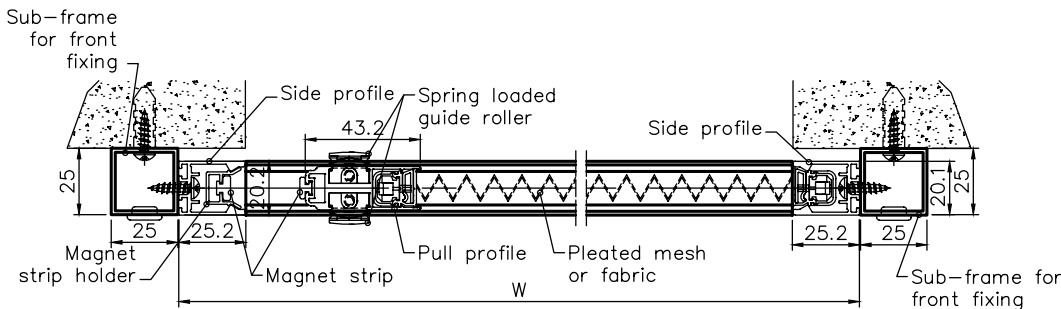

Front Installation Details