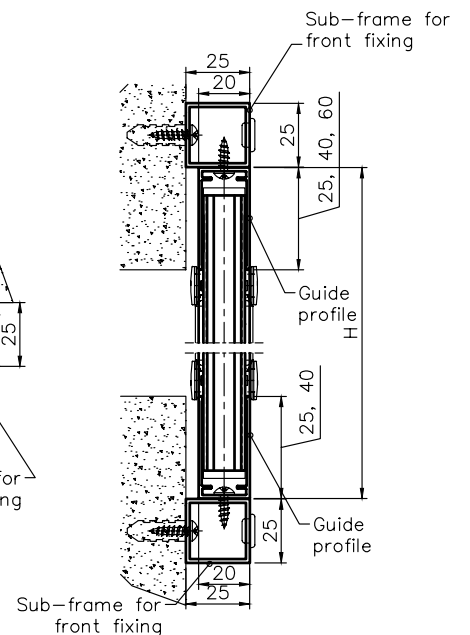

FLYSCREEN MESH SPECIFICATION

Product Name	Polyester (PVC Coated) Mesh
Specification	16*16
Folding height	16mm
Colors	Grey/Black
Width	1m—3m
Length	30m
Mesh weight	80g,
Diameter	0.28mm(0.011")
Materials	polyester yarn, fiberglass yarn
Break Strength	warp>280N,weft>240N

OPENING CONFIGURATION OPTIONS

SPLIT OPTIONS

Max. Width: 6,000 mm | Max. Height: 3,000 mm
Note: Maximum Height and Width will be determined by the Height-Width Ratio

Recess Installation Details

Front Installation Details

TOP DOWN OPTION

Max. Width: 1,800 mm | Max. Height: 2,400 mm

Note: Maximum Height and Width will be determined by the Height-Width Ratio

Recess Installation Details

Front Installation Details

BOTTOM UP OPTION

Max. Width: 1,800 mm | Max. Height: 2,400 mm

Note: Maximum Height and Width will be determined by the Height-Width Ratio

Recess Installation Details

Front Installation Details

TWO PANEL - FLOATING OPTION

Max. Width: 2,500 mm | Max. Height: 3,000 mm