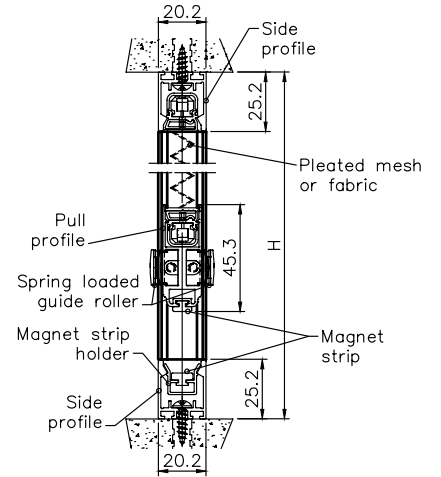

FLYSCREEN MESH SPECIFICATION

Product Name	Polyester (PVC Coated) Mesh
Specification	16*16
Folding height	16mm
Colors	Grey/Black
Width	1m—3m
Length	30m
Mesh weight	80g,
Diameter	0.28mm(0.011")
Materials	polyester yarn, fiberglass yarn
Break Strength	warp>280N,weft>240N

OPENING CONFIGURATION OPTIONS

SPLIT OPTIONS

Max. Width: 6,000 mm | Max. Height: 3,000 mm
Note: Maximum Height and Width will be determined by the Height-Width Ratio

Recess Installation Details

Front Installation Details

TOP DOWN OPTION

Max. Width: 1,800 mm | Max. Height: 2,400 mm

Note: Maximum Height and Width will be determined by the Height-Width Ratio

Recess Installation Details

Front Installation Details

BOTTOM UP OPTION

Max. Width: 1,800 mm | Max. Height: 2,400 mm

Note: Maximum Height and Width will be determined by the Height-Width Ratio

Recess Installation Details

Front Installation Details

TWO PANEL - FLOATING OPTION

Max. Width: 2,500 mm | Max. Height: 3,000 mm