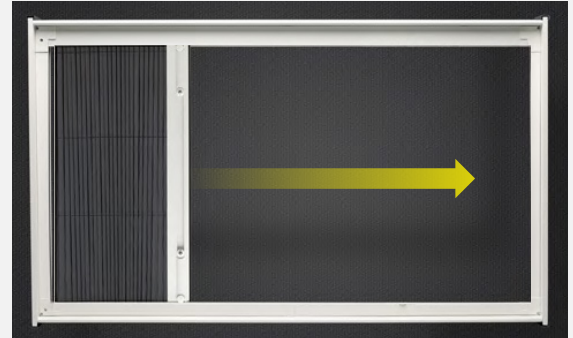

Note: Maximum Height and Width will be determined by the Height-Width Ratio

Recess Installation Details

Front Installation Details

ONE PANEL - LEFT TO RIGHT OPTION

Max. Width: 2,500 mm | Max. Height: 3,000 mm
Note: Maximum Height and Width will be determined by the Height-Width Ratio