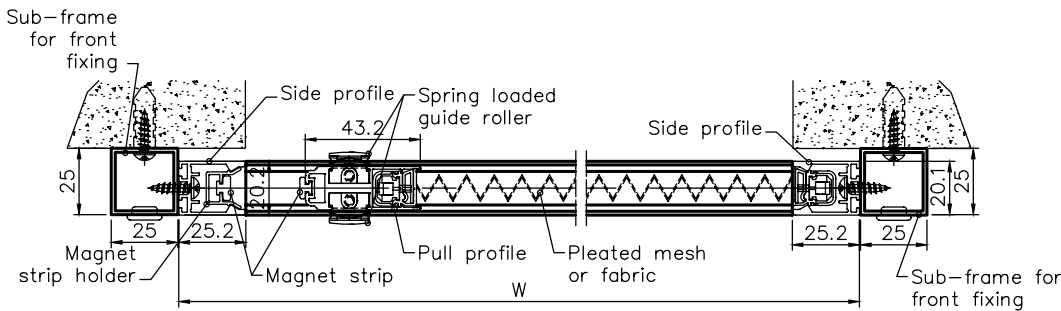

Max. Width: 1,800 mm | Max. Height: 2,400 mm

Note: Maximum Height and Width will be determined by the Height-Width Ratio

Recess Installation Details

Front Installation Details

TWO PANEL - FLOATING OPTION

Max. Width: 2,500 mm | Max. Height: 3,000 mm

Note: Maximum Height and Width will be determined by the Height-Width Ratio

Recess Installation Details

Front Installation Details

ONE PANEL - RIGHT TO LEFT OPTION

Max. Width: 2,500 mm | Max. Height: 3,000 mm

Note: Maximum Height and Width will be determined by the Height-Width Ratio

Recess Installation Details

Front Installation Details

ONE PANEL - LEFT TO RIGHT OPTION

Max. Width: 2,500 mm | Max. Height: 3,000 mm
Note: Maximum Height and Width will be determined by the Height-Width Ratio