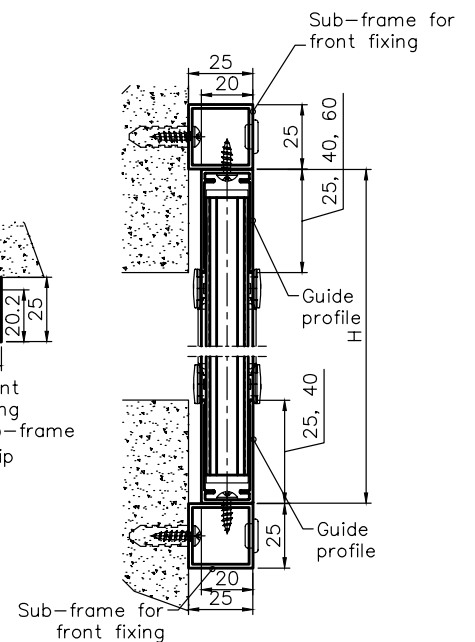

TOP DOWN OPTION

Max. Width: 1,800 mm | Max. Height: 2,400 mm

Note: Maximum Height and Width will be determined by the Height-Width Ratio

Recess Installation Details

Front Installation Details

BOTTOM UP OPTION

Max. Width: 1,800 mm | Max. Height: 2,400 mm

Note: Maximum Height and Width will be determined by the Height-Width Ratio

Recess Installation Details

Front Installation Details

TWO PANEL - FLOATING OPTION

Max. Width: 2,500 mm | Max. Height: 3,000 mm

Note: Maximum Height and Width will be determined by the Height-Width Ratio

Recess Installation Details

Front Installation Details

ONE PANEL - RIGHT TO LEFT OPTION

Max. Width: 2,500 mm | Max. Height: 3,000 mm

Note: Maximum Height and Width will be determined by the Height-Width Ratio

Recess Installation Details

Front Installation Details

ONE PANEL - LEFT TO RIGHT OPTION

Max. Width: 2,500 mm | Max. Height: 3,000 mm
Note: Maximum Height and Width will be determined by the Height-Width Ratio