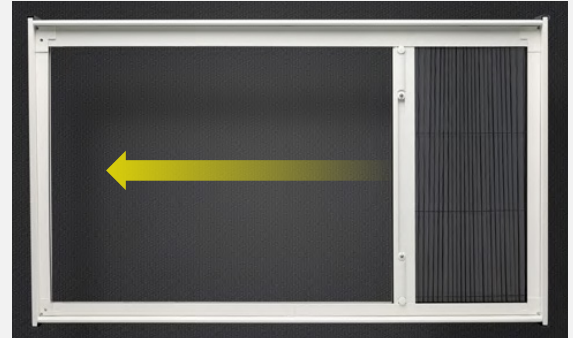

Note: Maximum Height and Width will be determined by the Height-Width Ratio

Recess Installation Details

Front Installation Details

ONE PANEL - RIGHT TO LEFT OPTION

Max. Width: 2,500 mm | Max. Height: 3,000 mm

Note: Maximum Height and Width will be determined by the Height-Width Ratio

Recess Installation Details

Front Installation Details

ONE PANEL - LEFT TO RIGHT OPTION

Max. Width: 2,500 mm | Max. Height: 3,000 mm
Note: Maximum Height and Width will be determined by the Height-Width Ratio