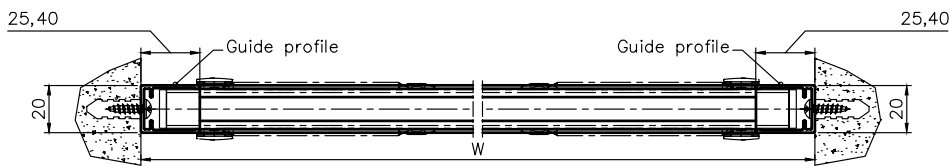

FLYSCREEN MESH SPECIFICATION

Product Name	Polyester (PVC Coated) Mesh
Specification	16*16
Folding height	16mm
Colors	Grey/Black
Width	1m—3m
Length	30m
Mesh weight	80g,
Diameter	0.28mm(0.011")
Materials	polyester yarn, fiberglass yarn
Break Strength	warp>280N,weft>240N

OPENING CONFIGURATION OPTIONS

SPLIT OPTIONS

Max. Width: 6,000 mm | Max. Height: 3,000 mm
Note: Maximum Height and Width will be determined by the Height-Width Ratio

Recess Installation Details

Front Installation Details

TOP DOWN OPTION

Max. Width: 1,800 mm | Max. Height: 2,400 mm

Note: Maximum Height and Width will be determined by the Height-Width Ratio

Recess Installation Details

Front Installation Details

BOTTOM UP OPTION

Max. Width: 1,800 mm | Max. Height: 2,400 mm

Note: Maximum Height and Width will be determined by the Height-Width Ratio

Recess Installation Details

Front Installation Details

TWO PANEL - FLOATING OPTION

Max. Width: 2,500 mm | Max. Height: 3,000 mm