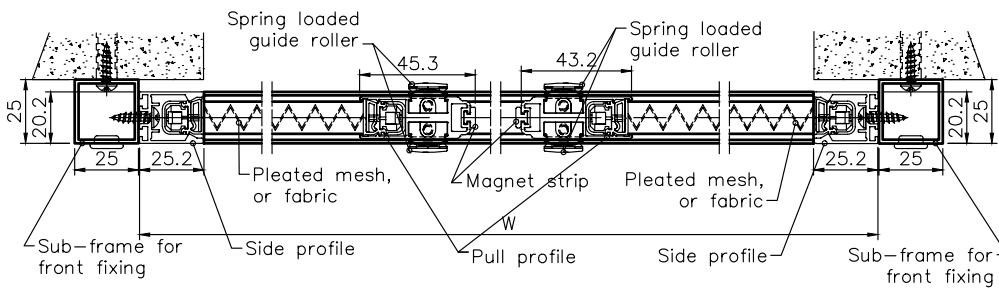

FLYSCREEN MESH SPECIFICATION

Product Name	Polyester (PVC Coated) Mesh
Specification	16*16
Folding height	16mm
Colors	Grey/Black
Width	1m—3m
Length	30m
Mesh weight	80g,
Diameter	0.28mm(0.011")
Materials	polyester yarn, fiberglass yarn
Break Strength	warp>280N,weft>240N

OPENING CONFIGURATION OPTIONS

SPLIT OPTIONS

Max. Width: 6,000 mm | Max. Height: 3,000 mm
Note: Maximum Height and Width will be determined by the Height-Width Ratio

Recess Installation Details

Front Installation Details

TOP DOWN OPTION

Max. Width: 1,800 mm | Max. Height: 2,400 mm

Note: Maximum Height and Width will be determined by the Height-Width Ratio

Recess Installation Details

Front Installation Details

BOTTOM UP OPTION

Max. Width: 1,800 mm | Max. Height: 2,400 mm

Note: Maximum Height and Width will be determined by the Height-Width Ratio

Recess Installation Details

Front Installation Details

TWO PANEL - FLOATING OPTION

Max. Width: 2,500 mm | Max. Height: 3,000 mm