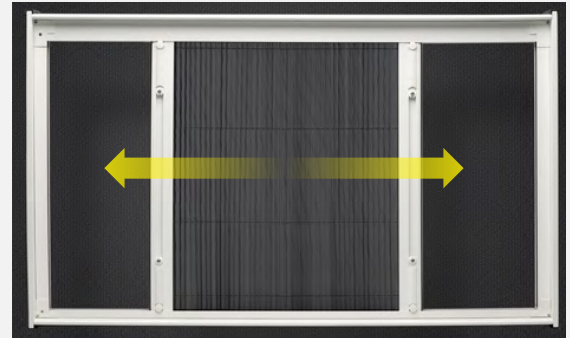

Max. Width: 1,800 mm | Max. Height: 2,400 mm

Note: Maximum Height and Width will be determined by the Height-Width Ratio

Recess Installation Details

Front Installation Details

TWO PANEL - FLOATING OPTION

Max. Width: 2,500 mm | Max. Height: 3,000 mm

Note: Maximum Height and Width will be determined by the Height-Width Ratio

Recess Installation Details

Front Installation Details

ONE PANEL - RIGHT TO LEFT OPTION

Max. Width: 2,500 mm | Max. Height: 3,000 mm