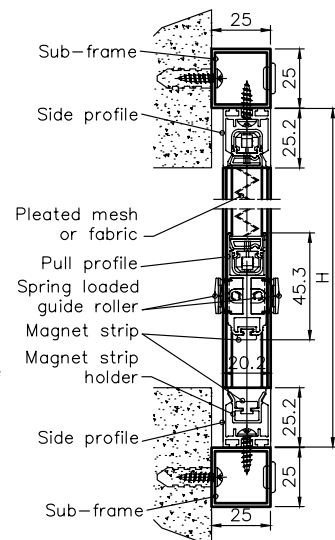

TOP DOWN OPTION

Max. Width: 1,800 mm | Max. Height: 2,400 mm

Note: Maximum Height and Width will be determined by the Height-Width Ratio

Recess Installation Details

Front Installation Details

BOTTOM UP OPTION

Max. Width: 1,800 mm | Max. Height: 2,400 mm

Note: Maximum Height and Width will be determined by the Height-Width Ratio

Recess Installation Details

Front Installation Details

TWO PANEL - FLOATING OPTION

Max. Width: 2,500 mm | Max. Height: 3,000 mm

Note: Maximum Height and Width will be determined by the Height-Width Ratio

Recess Installation Details

Front Installation Details

ONE PANEL - RIGHT TO LEFT OPTION

Max. Width: 2,500 mm | Max. Height: 3,000 mm

Note: Maximum Height and Width will be determined by the Height-Width Ratio

Recess Installation Details

Front Installation Details

ONE PANEL - LEFT TO RIGHT OPTION

Max. Width: 2,500 mm | Max. Height: 3,000 mm
Note: Maximum Height and Width will be determined by the Height-Width Ratio