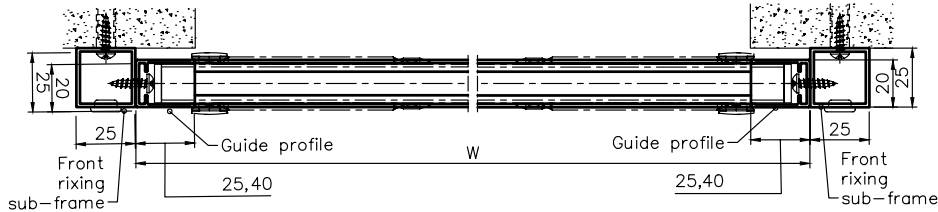

OPENING CONFIGURATION OPTIONS

SPLIT OPTIONS

Max. Width: 6,000 mm | Max. Height: 3,000 mm
Note: Maximum Height and Width will be determined by the Height-Width Ratio

Recess Installation Details

Front Installation Details

TOP DOWN OPTION

Max. Width: 1,800 mm | Max. Height: 2,400 mm

Note: Maximum Height and Width will be determined by the Height-Width Ratio

Recess Installation Details

Front Installation Details

BOTTOM UP OPTION

Max. Width: 1,800 mm | Max. Height: 2,400 mm

Note: Maximum Height and Width will be determined by the Height-Width Ratio

Recess Installation Details

Front Installation Details

TWO PANEL - FLOATING OPTION

Max. Width: 2,500 mm | Max. Height: 3,000 mm

Note: Maximum Height and Width will be determined by the Height-Width Ratio

Recess Installation Details

Front Installation Details

ONE PANEL - RIGHT TO LEFT OPTION

Max. Width: 2,500 mm | Max. Height: 3,000 mm