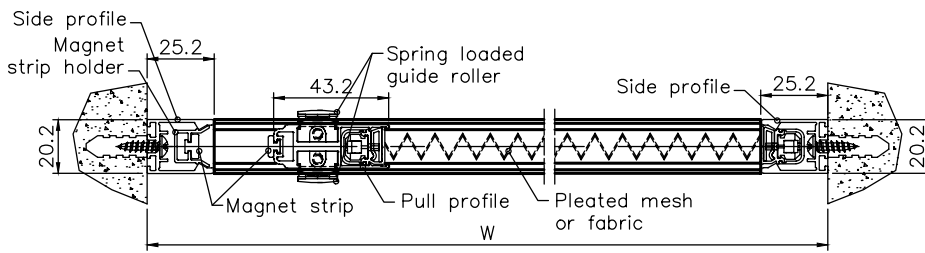

Recess Installation Details