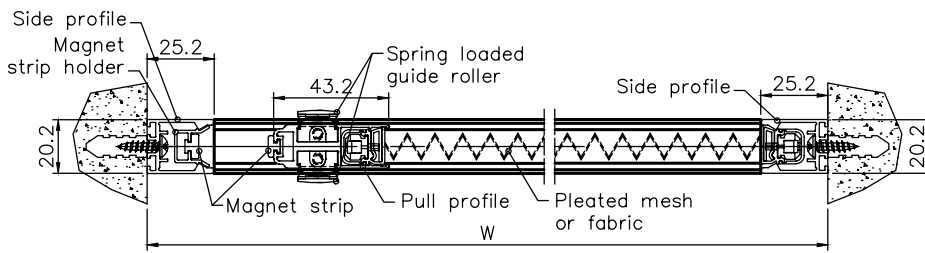

Note: Maximum Height and Width will be determined by the Height-Width Ratio

Recess Installation Details

Front Installation Details

ONE PANEL - RIGHT TO LEFT OPTION

Max. Width: 2,500 mm | Max. Height: 3,000 mm

Note: Maximum Height and Width will be determined by the Height-Width Ratio

Recess Installation Details

Front Installation Details

ONE PANEL - LEFT TO RIGHT OPTION

Max. Width: 2,500 mm | Max. Height: 3,000 mm
Note: Maximum Height and Width will be determined by the Height-Width Ratio