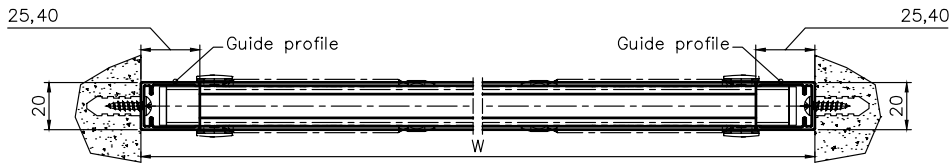

FLYSCREEN MESH SPECIFICATION

Product Name	Polyester (PVC Coated) Mesh
Specification	16*16
Folding height	16mm
Colors	Grey/Black
Width	1m—3m
Length	30m
Mesh weight	80g,
Diameter	0.28mm(0.011")
Materials	polyester yarn, fiberglass yarn
Break Strength	warp>280N,weft>240N

OPENING CONFIGURATION OPTIONS

SPLIT OPTIONS

Max. Width: 6,000 mm | Max. Height: 3,000 mm
Note: Maximum Height and Width will be determined by the Height-Width Ratio

Recess Installation Details

Front Installation Details

TOP DOWN OPTION

Max. Width: 1,800 mm | Max. Height: 2,400 mm

Note: Maximum Height and Width will be determined by the Height-Width Ratio

Recess Installation Details

Front Installation Details

BOTTOM UP OPTION

Max. Width: 1,800 mm | Max. Height: 2,400 mm

Note: Maximum Height and Width will be determined by the Height-Width Ratio

Recess Installation Details

Front Installation Details

TWO PANEL - FLOATING OPTION

Max. Width: 2,500 mm | Max. Height: 3,000 mm