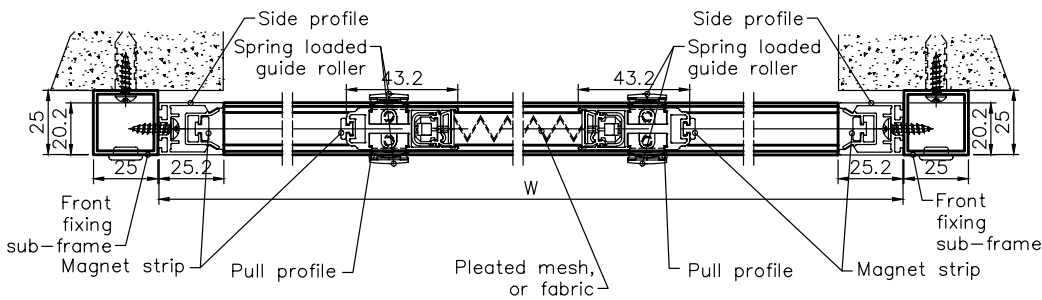

Max. Width: 1,800 mm | Max. Height: 2,400 mm

Note: Maximum Height and Width will be determined by the Height-Width Ratio

Recess Installation Details

Front Installation Details

TWO PANEL - FLOATING OPTION

Max. Width: 2,500 mm | Max. Height: 3,000 mm

Note: Maximum Height and Width will be determined by the Height-Width Ratio

Recess Installation Details

Front Installation Details

ONE PANEL - RIGHT TO LEFT OPTION

Max. Width: 2,500 mm | Max. Height: 3,000 mm