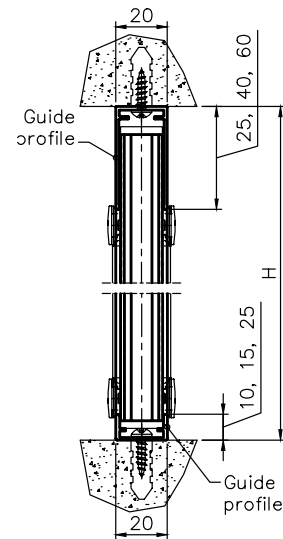

TOP DOWN OPTION

Max. Width: 1,800 mm | Max. Height: 2,400 mm

Note: Maximum Height and Width will be determined by the Height-Width Ratio

Recess Installation Details

Front Installation Details

BOTTOM UP OPTION

Max. Width: 1,800 mm | Max. Height: 2,400 mm

Note: Maximum Height and Width will be determined by the Height-Width Ratio

Recess Installation Details

Front Installation Details

TWO PANEL - FLOATING OPTION

Max. Width: 2,500 mm | Max. Height: 3,000 mm

Note: Maximum Height and Width will be determined by the Height-Width Ratio

Recess Installation Details

Front Installation Details

ONE PANEL - RIGHT TO LEFT OPTION

Max. Width: 2,500 mm | Max. Height: 3,000 mm

Note: Maximum Height and Width will be determined by the Height-Width Ratio

Recess Installation Details

Front Installation Details

ONE PANEL - LEFT TO RIGHT OPTION

Max. Width: 2,500 mm | Max. Height: 3,000 mm
Note: Maximum Height and Width will be determined by the Height-Width Ratio