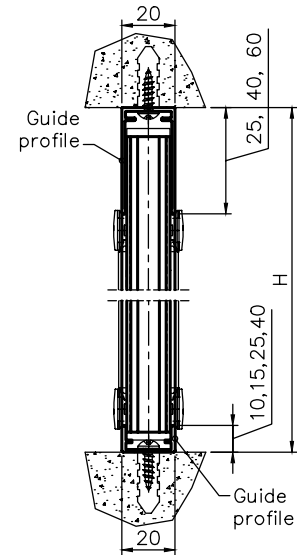

TOP DOWN OPTION

Max. Width: 1,800 mm | Max. Height: 2,400 mm

Note: Maximum Height and Width will be determined by the Height-Width Ratio

Recess Installation Details

Front Installation Details

BOTTOM UP OPTION

Max. Width: 1,800 mm | Max. Height: 2,400 mm

Note: Maximum Height and Width will be determined by the Height-Width Ratio

Recess Installation Details

Front Installation Details

TWO PANEL - FLOATING OPTION

Max. Width: 2,500 mm | Max. Height: 3,000 mm

Note: Maximum Height and Width will be determined by the Height-Width Ratio

Recess Installation Details

Front Installation Details

ONE PANEL - RIGHT TO LEFT OPTION

Max. Width: 2,500 mm | Max. Height: 3,000 mm

Note: Maximum Height and Width will be determined by the Height-Width Ratio

Recess Installation Details

Front Installation Details

ONE PANEL - LEFT TO RIGHT OPTION

Max. Width: 2,500 mm | Max. Height: 3,000 mm
Note: Maximum Height and Width will be determined by the Height-Width Ratio