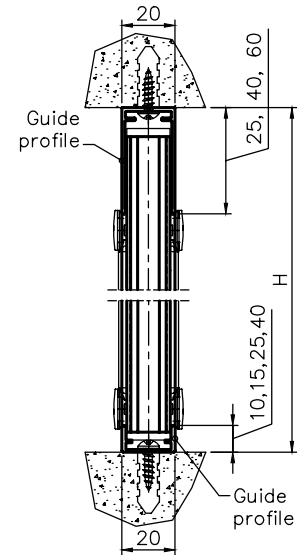

Recess Installation Details